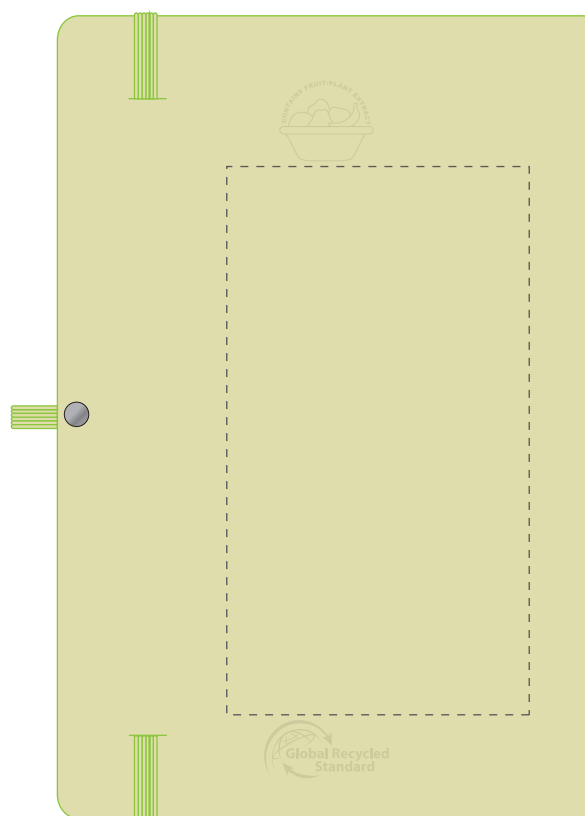

Your Ref:

Quantity:

Product Code: QS1021

Our Ref:

Version: 1

Product Colour: GREEN

PRINTING CONCERNS:**PRODUCT INFO: DUE TO THE NATURE OF THE PRODUCT THE PRINT POSITION MAY VARY BY 2 - 3 MM**

Please note that this product has Sustainability Markings that are not visible from this perspective

We stock this item in the following colours

**PANTONE REFERENCE(S)**

 Full colour printing

ARTWORK SCALE 50%

Product Image for visualisation
- colours may vary

CENTRED TO PRINT AREA
CENTRED TO NOTEBOOK

The dashed line is to demonstrate print area and will not appear on your printed item

To proceed, please approve visual via the online system.

ARTWORK SCALE 100%
Digital print area: 80mm x 145mm